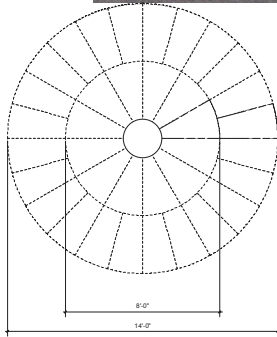

Wall Caps

Decorative Stones

Our 10'x10' Patio Kit

Benches

Pier Caps

14" Circle Patio

Landscape Steps & Step Treads

2008 will be our 20th year of manufacturing some of the best concrete products in the industry. We have been making 10,000 psi concrete (on a 4" cylinder not a 2" slab) for some time. This year most products will come with K-guard, an internal water proofer that increases the resistance of our products to efflorescence, stains, and chemicals.