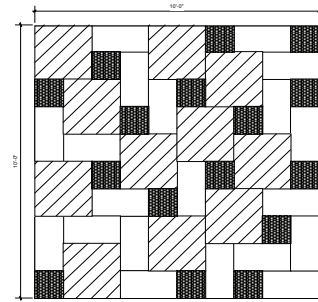

Our 10'x10' Patio Kit